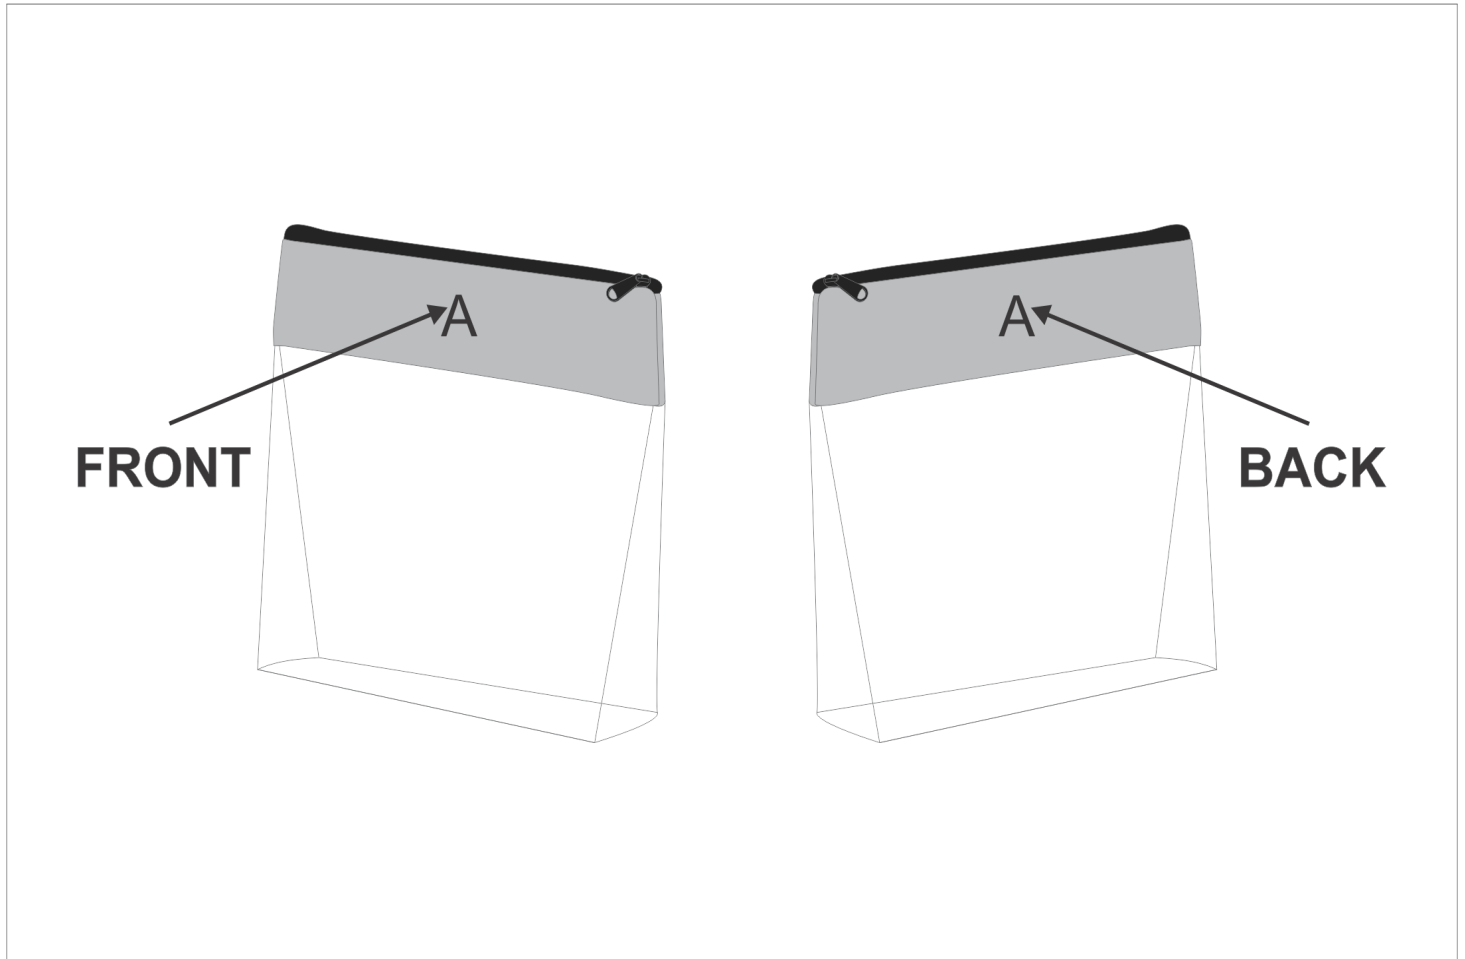

BC-HP-36-G

Hoppla Cleopatra Cosmetic Bag

Need to know:

Includes 1-Position Sublimation (setup fees apply)

- Please Note: We cannot guarantee 100% logo Alignment on all Brandable Panels.

Branding Options:

Position	Branding Method (Branding Code)	No. of Colours	Dimension
A	Custom Sublimation A (CPSUB-A)	Full Colour	292mm wide x 172mm high